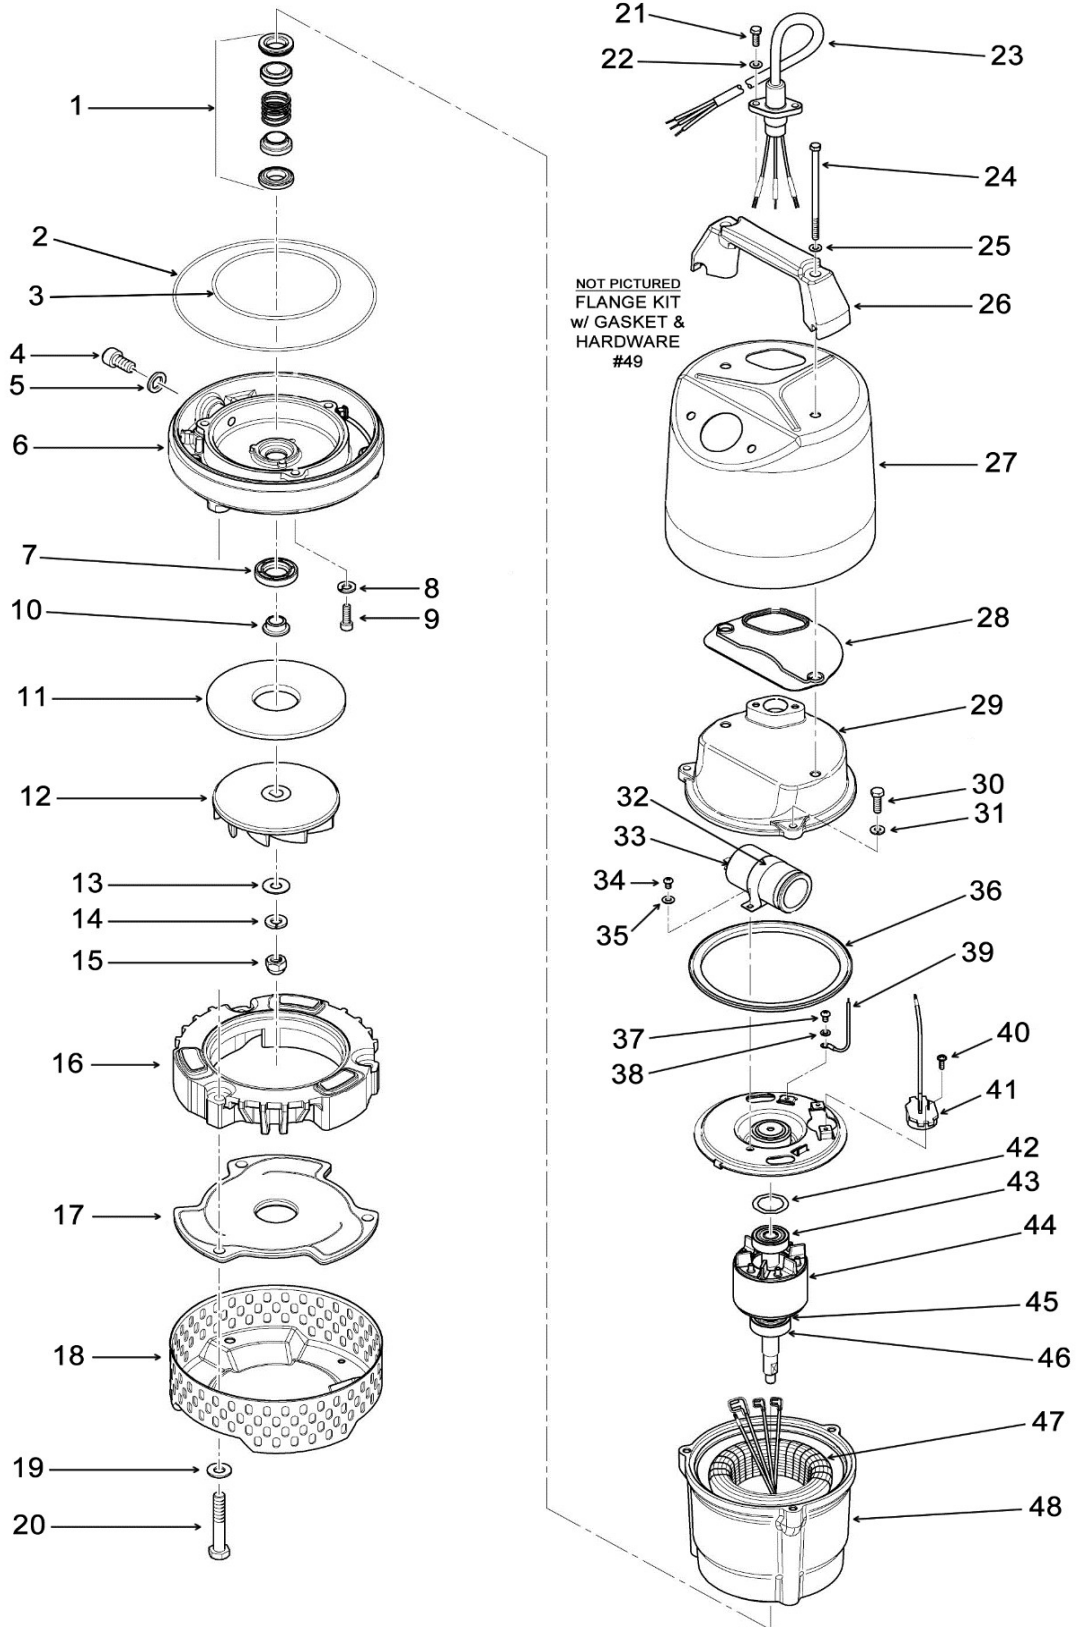

PARTS BREAKDOWN

Model: SP-20 / SP-25
2" Submersible Pump

PARTS BREAKDOWN

Model: SP-20 / SP-25
2" Submersible Pump

Pos.	SP-20 Item No.	SP-25 Item No.	Description	Qty
1	S60490	S60490	Mechanical Seal	1
2	S60574	S60574	O-Ring	1
3	S60571	S60571	O-Ring	1
4	S60552	S60552	Hex Socket, M10*20	1
5	S60509	S60509	Gasket	1
6	S60562	S60562	M. Seal Bracket	1
7	S60492	S60492	Oil Seal	1
8	S60609	S60609	Spring Washer, M6	3
9	S60575	S60575	Hex Socket, M6*25	3
10	S60445	S60445	Oil Seal Bush	1
11	S60499	S60499	Wear Plate	1
12	S60496	S60495	Impeller	1
13	S60580	S60580	Washer, 5/16"	1
14	S60582	S60582	Spring Washer, M8	1
15	S60556	S60556	Cap Nut, M8	1
16	S60494	S60494	Casing	1
17	S60498	S60498	Casing Cover	1
18	S60448	S60448	Strainer	1
19	S60597	S60597	Washer, M8	3
20	S60589	S60589	Hex Bolt, M8*50(22)	3
21	S60592	S60592	Hex Bolt, M5*15	2
22	S60588	S60588	Washer, M5	2
23	S60468	S60470	Cable And Plug Assy (50', 14AWG, 3C, SJOW)	1
24	S60596	S60596	Hex Bolt, M8*70(22)	2
25	S60597	S60597	Washer, M8	2
26	S60501	S60501	Handle	1
27	S60465	S60466	Outer Cover	1
28	S60642	S60642	Gasket	1
29	S60558	S60558	Upper Cover	1
30	S60608	S60608	Hex Bolt, M6*25	3
31	S60609	S60609	Spring Washer, M6	3
32	S60610	S60610	Capacitor Clip	1
33	S60478	S60480	Running Capacitor	1
34	S60612	S60612	Bolt, M4*6	2
35	S60613	S60613	Washer, M4	1
36	S60618	S60618	Gasket	1
37	S60612	S60612	Bolt, M4*6	2
38	S60613	S60613	Washer, M4	1
39	S60637	S60637	Ground Wire, 16AWG*120	1
40	S60664	S60664	Screw (M4*8) + Washer (M4)	2
41	S60631	S60634	Auto-Cut Protector	1
42	S60628	S60628	Wave Washer	1
43	S60486	S60486	Bearing	1
44	S60441	S60442	Shaft End	1
45	S60654	S60654	Bearing Washer	1
46	S60487	S60629	Bearing	1
47	S60623	S60624	Stator Winding	1
48	S60625	S60626	Motor Frame	1
49	S60100	S60100	Outlet Flange Kit w/ Gasket, Hardware	1